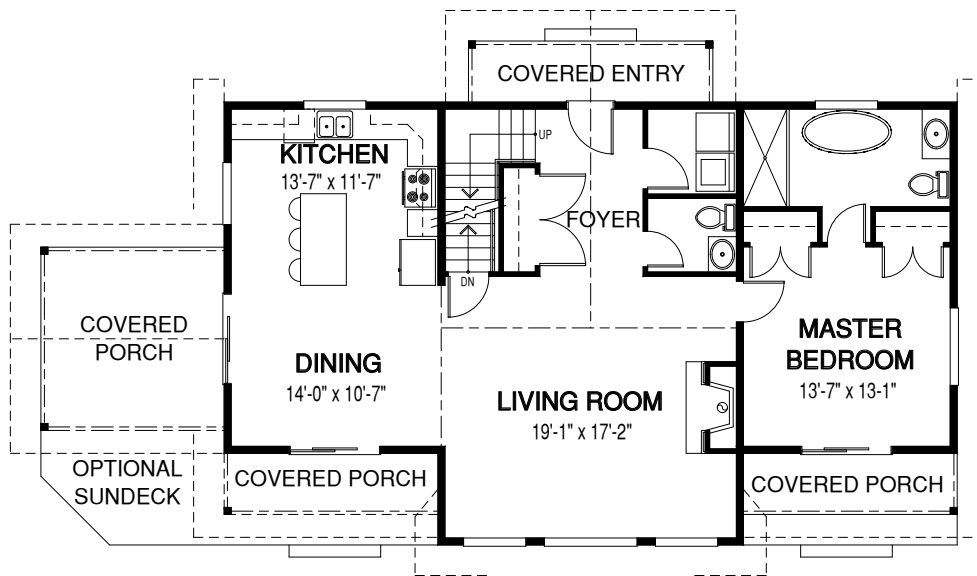

Antler Trail 2253 Sq.Ft. TOTAL AREA

BLUFFS BAY
GEORGIAN BAY

Antler Trail 2253 Sq.Ft. TOTAL AREA

BLUFFS BAY
GEORGIAN BAY

2213 Sq.Ft. LIVING AREA
320 Sq.Ft. COVERED PORCH

Main Floor

Second Floor