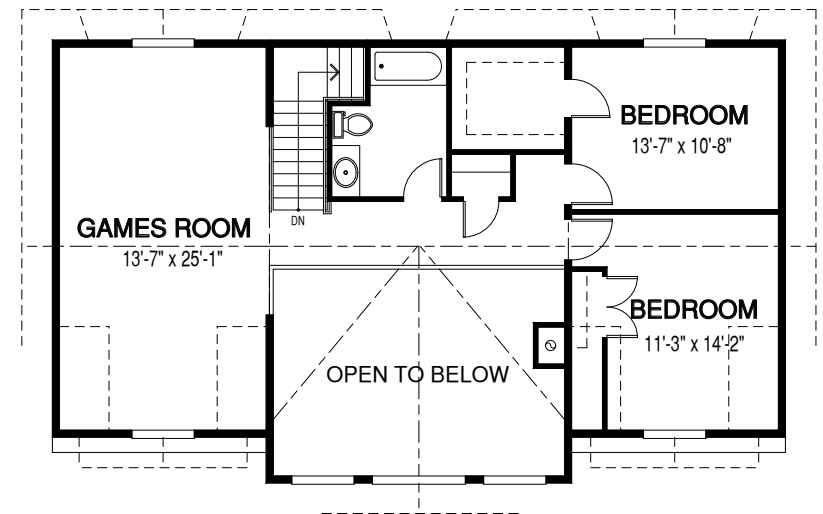

Antler Trail 2253 Sq.Ft. TOTAL AREA

BLUFFS BAY
GEORGIAN BAY

Antler Trail 2253 Sq.Ft. TOTAL AREA

BLUFFS BAY
GEORGIAN BAY

2213 Sq.Ft. LIVING AREA
320 Sq.Ft. COVERED PORCH

Main Floor

Second Floor