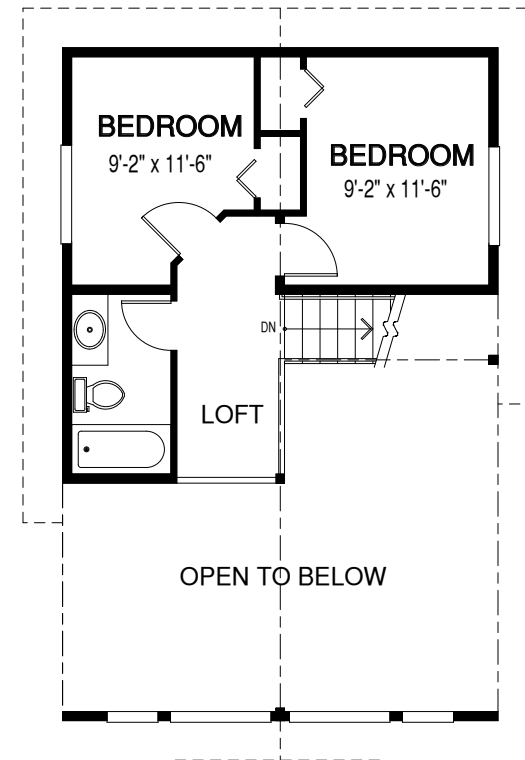

Cavendish

1313 Sq.Ft. TOTAL AREA

BLUFFS BAY
GEORGIAN BAY

Cavendish

1313 Sq.Ft. TOTAL AREA

BLUFFS BAY

GEORGIAN BAY

1149 Sq.Ft.
LIVING AREA

164 Sq.Ft.
COVERED PORCH

Main Floor

Second Floor