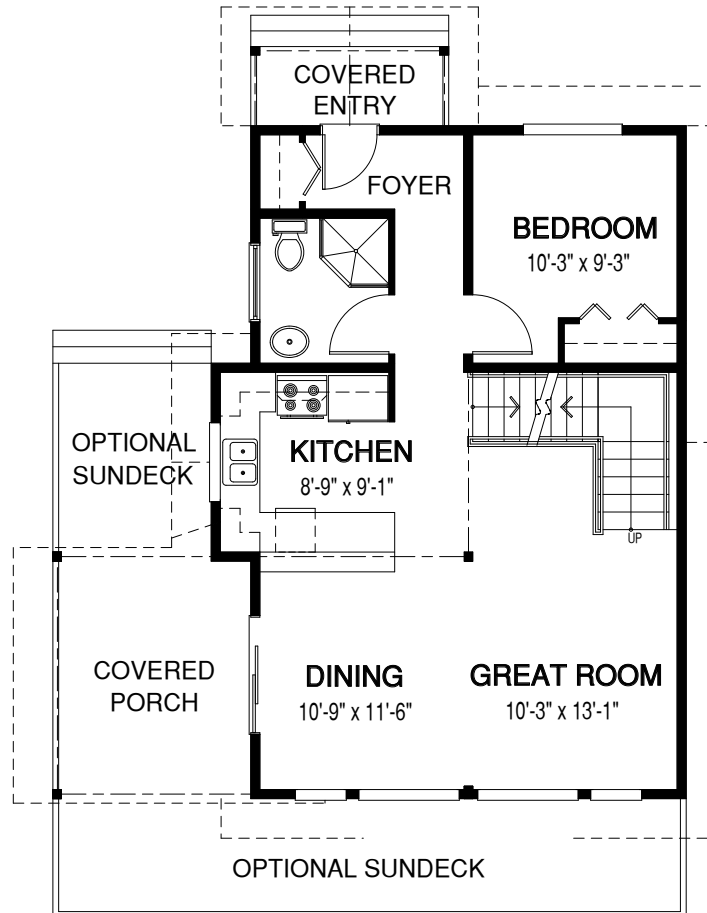

Cavendish

1313 Sq.Ft. TOTAL AREA

BLUFFS BAY
GEORGIAN BAY

Cavendish

1313 Sq.Ft. TOTAL AREA

BLUFFS BAY

GEORGIAN BAY

1149 Sq.Ft.
LIVING AREA

164 Sq.Ft.
COVERED PORCH

Main Floor

Second Floor