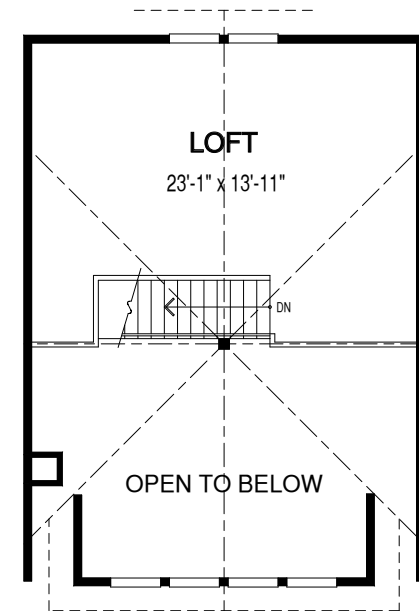

Red Leaves 2689 Sq.Ft. TOTAL AREA

BLUFFS BAY
GEORGIAN BAY

Red Leaves 2689 Sq.Ft. TOTAL AREA

BLUFFS BAY
GEORGIAN BAY

2441 Sq.Ft. LIVING AREA
248 Sq.Ft. COVERED PORCH

Main Floor

Second Floor