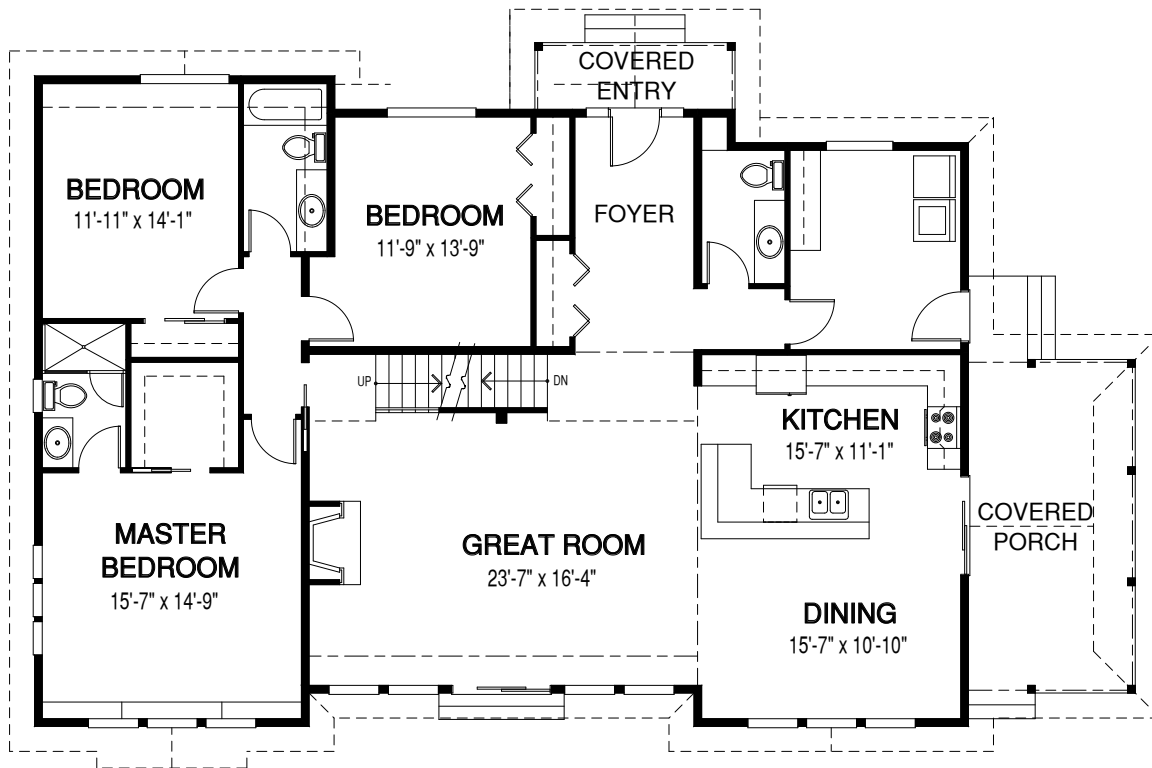

Red Leaves 2689 Sq.Ft. TOTAL AREA

BLUFFS BAY
GEORGIAN BAY

Red Leaves 2689 Sq.Ft. TOTAL AREA

BLUFFS BAY
GEORGIAN BAY

2441 Sq.Ft. LIVING AREA
248 Sq.Ft. COVERED PORCH

Main Floor

Second Floor