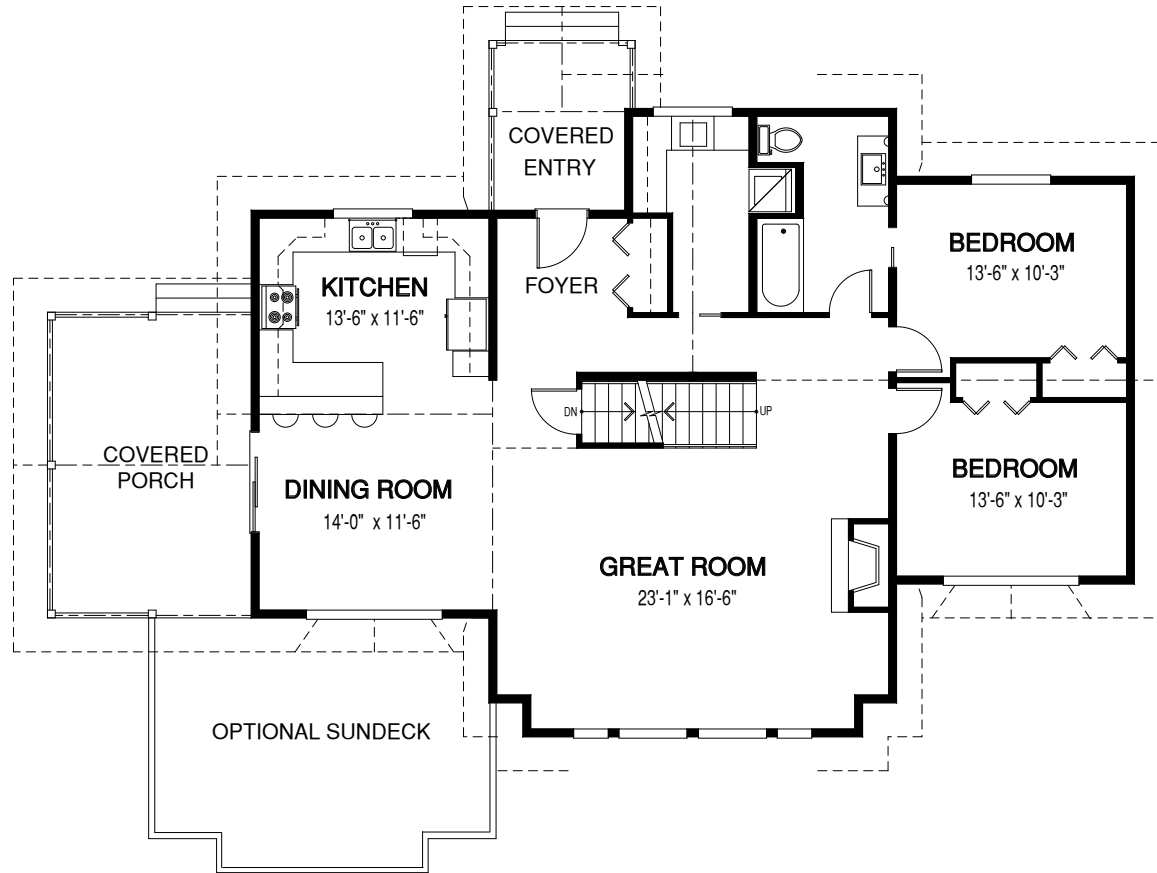

Shorehaven

2208 Sq.Ft. TOTAL AREA

BLUFFS BAY

GEORGIAN BAY

Shorehaven

2208 Sq.Ft. TOTAL AREA

BLUFFS BAY

GEORGIAN BAY

1910 Sq.Ft.
LIVING AREA

298 Sq.Ft.
COVERED PORCH

Main Floor

Second Floor