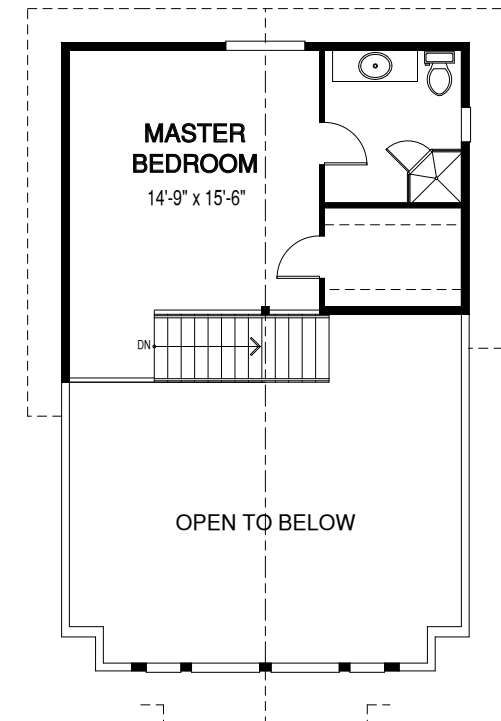

Shorehaven

2208 Sq.Ft. TOTAL AREA

BLUFFS BAY

GEORGIAN BAY

Shorehaven

2208 Sq.Ft. TOTAL AREA

BLUFFS BAY

GEORGIAN BAY

1910 Sq.Ft.
LIVING AREA

298 Sq.Ft.
COVERED PORCH

Main Floor

Second Floor