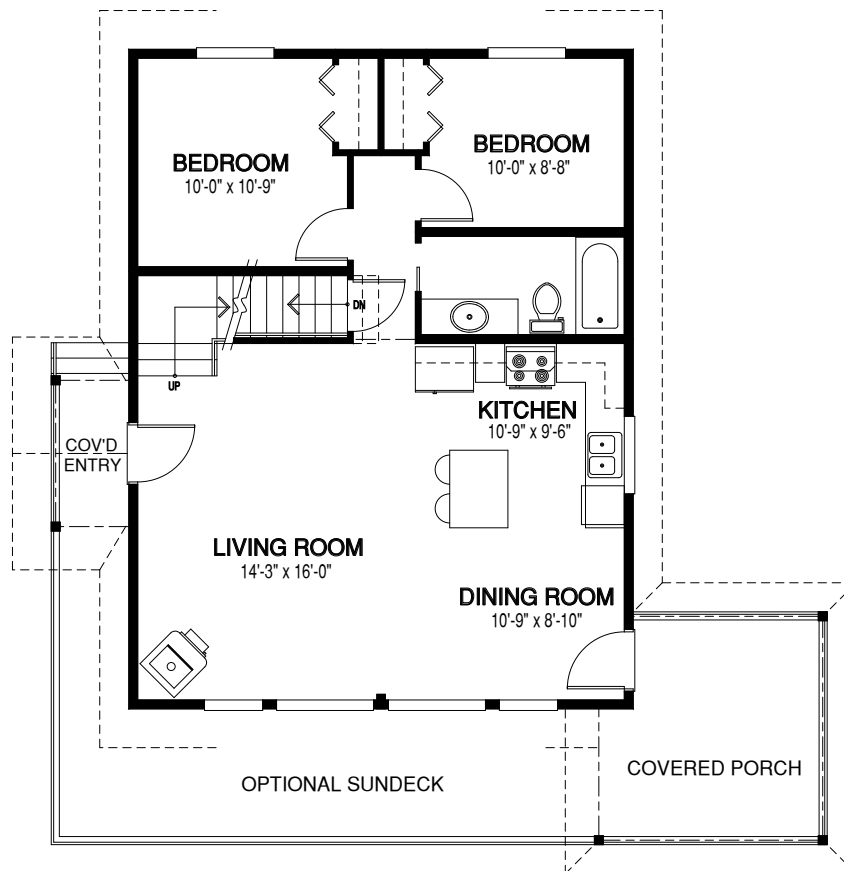

Wood Lake

1406 Sq.Ft. TOTAL AREA

BLUFFS BAY
GEORGIAN BAY

Wood Lake

1406 Sq.Ft. TOTAL AREA

BLUFFS BAY

GEORGIAN BAY

1240 Sq.Ft.
LIVING AREA

166 Sq.Ft.
COVERED PORCH

Main Floor

Second Floor