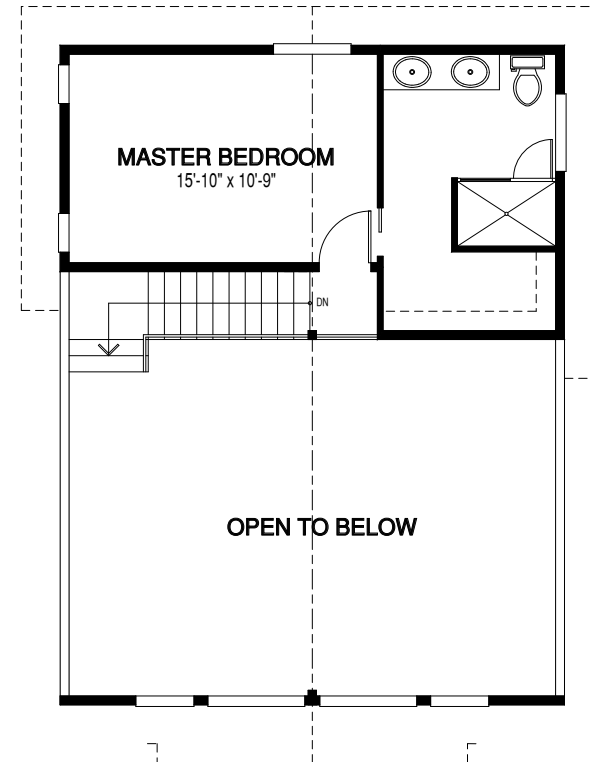

Wood Lake

1406 Sq.Ft. TOTAL AREA

BLUFFS BAY
GEORGIAN BAY

Wood Lake

1406 Sq.Ft. TOTAL AREA

BLUFFS BAY

GEORGIAN BAY

1240 Sq.Ft.
LIVING AREA

166 Sq.Ft.
COVERED PORCH

Main Floor

Second Floor