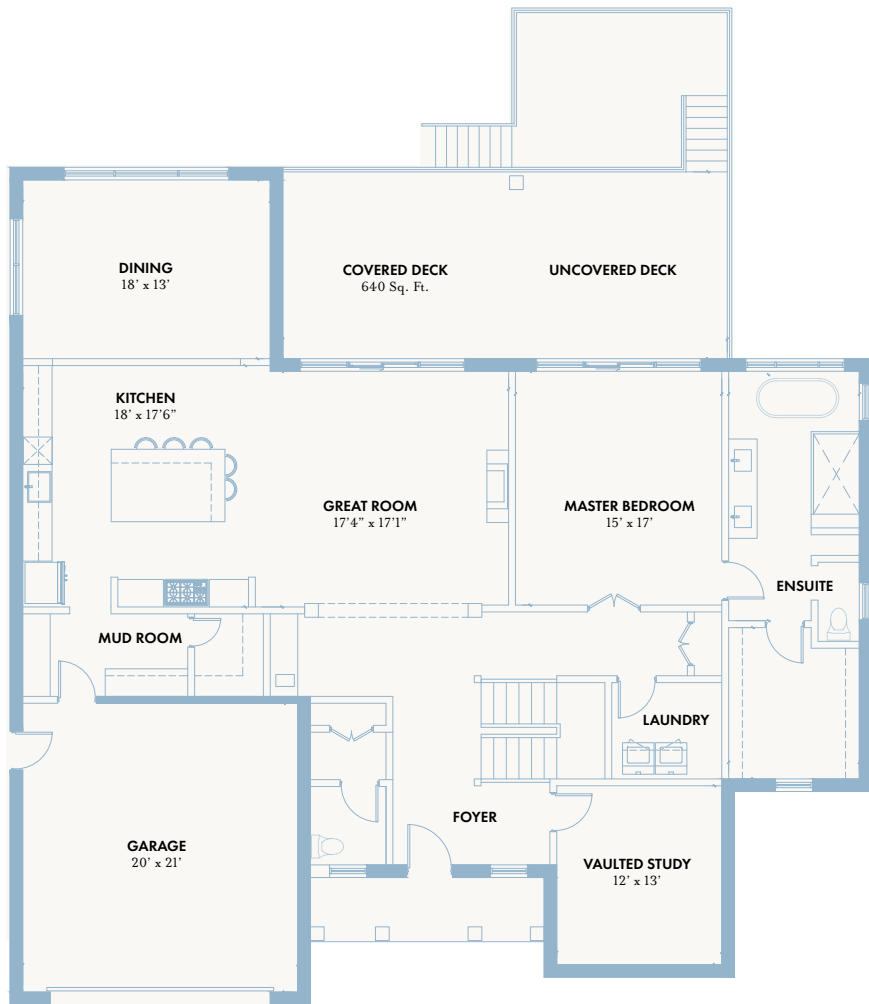

# The Nautical

2880 Sq.Ft. FINISHED AREA

FIRST FLOOR

BASEMENT