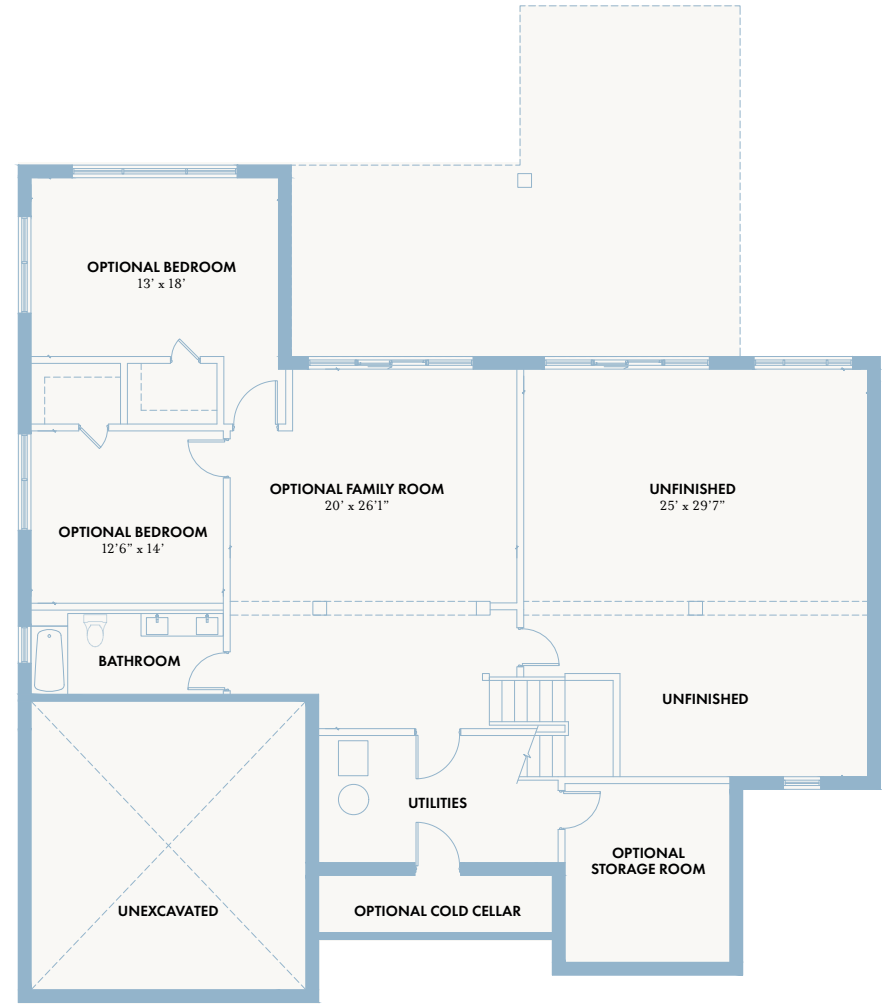

# *The Nautical*

**2880 Sq.Ft.** FINISHED AREA

# The Nautical

2880 Sq.Ft. FINISHED AREA

FIRST FLOOR

BASEMENT