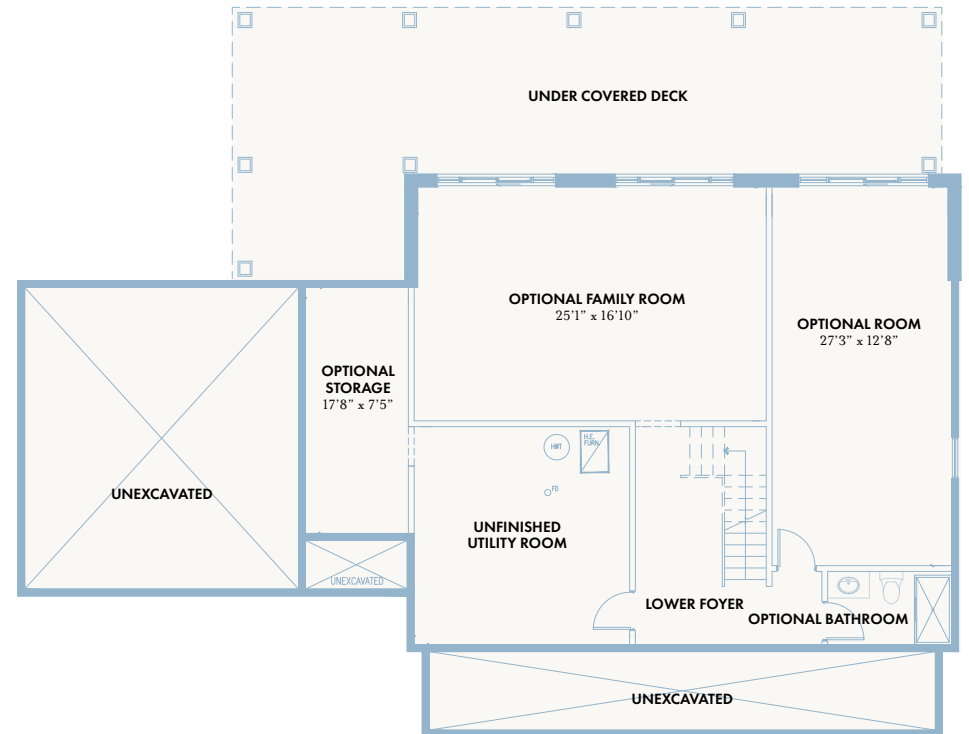

BUNGALOW B | BLUFFSBAY.CA

The Newport

1996 Sq.Ft. FINISHED AREA

BLUFFS BAY

GEORGIAN BAY

Signature Collection

The Newport

1996 Sq.Ft. FINISHED AREA

FIRST FLOOR

BASEMENT