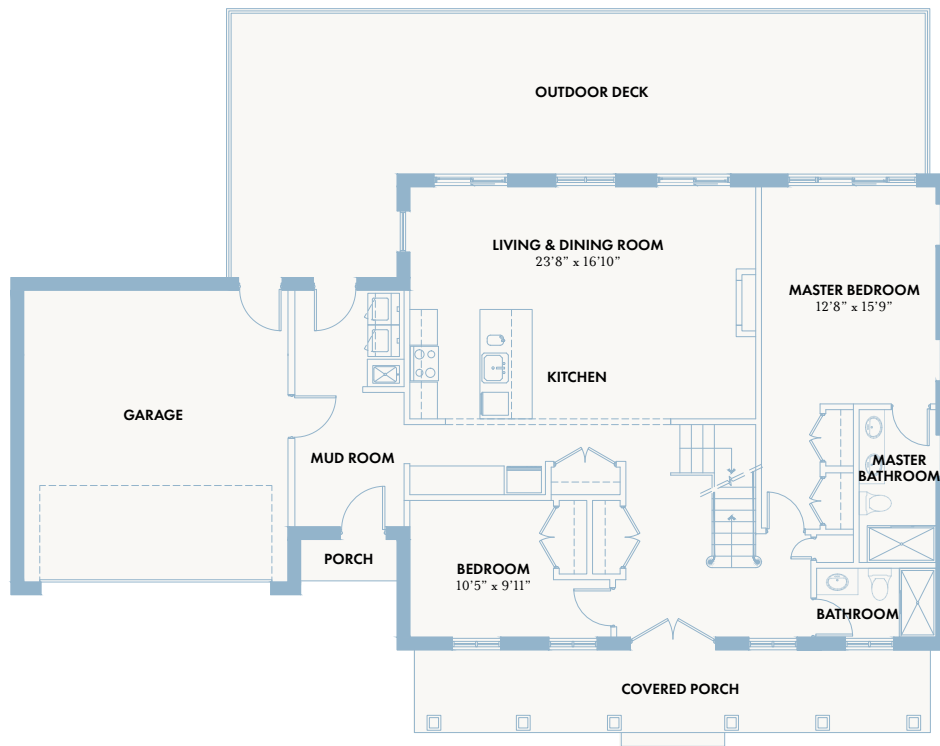

BUNGALOW B | BLUFFSBAY.CA

The Newport

1996 Sq.Ft. FINISHED AREA

BLUFFS BAY

GEORGIAN BAY

Signature Collection

The Newport

1996 Sq.Ft. FINISHED AREA

FIRST FLOOR

BASEMENT